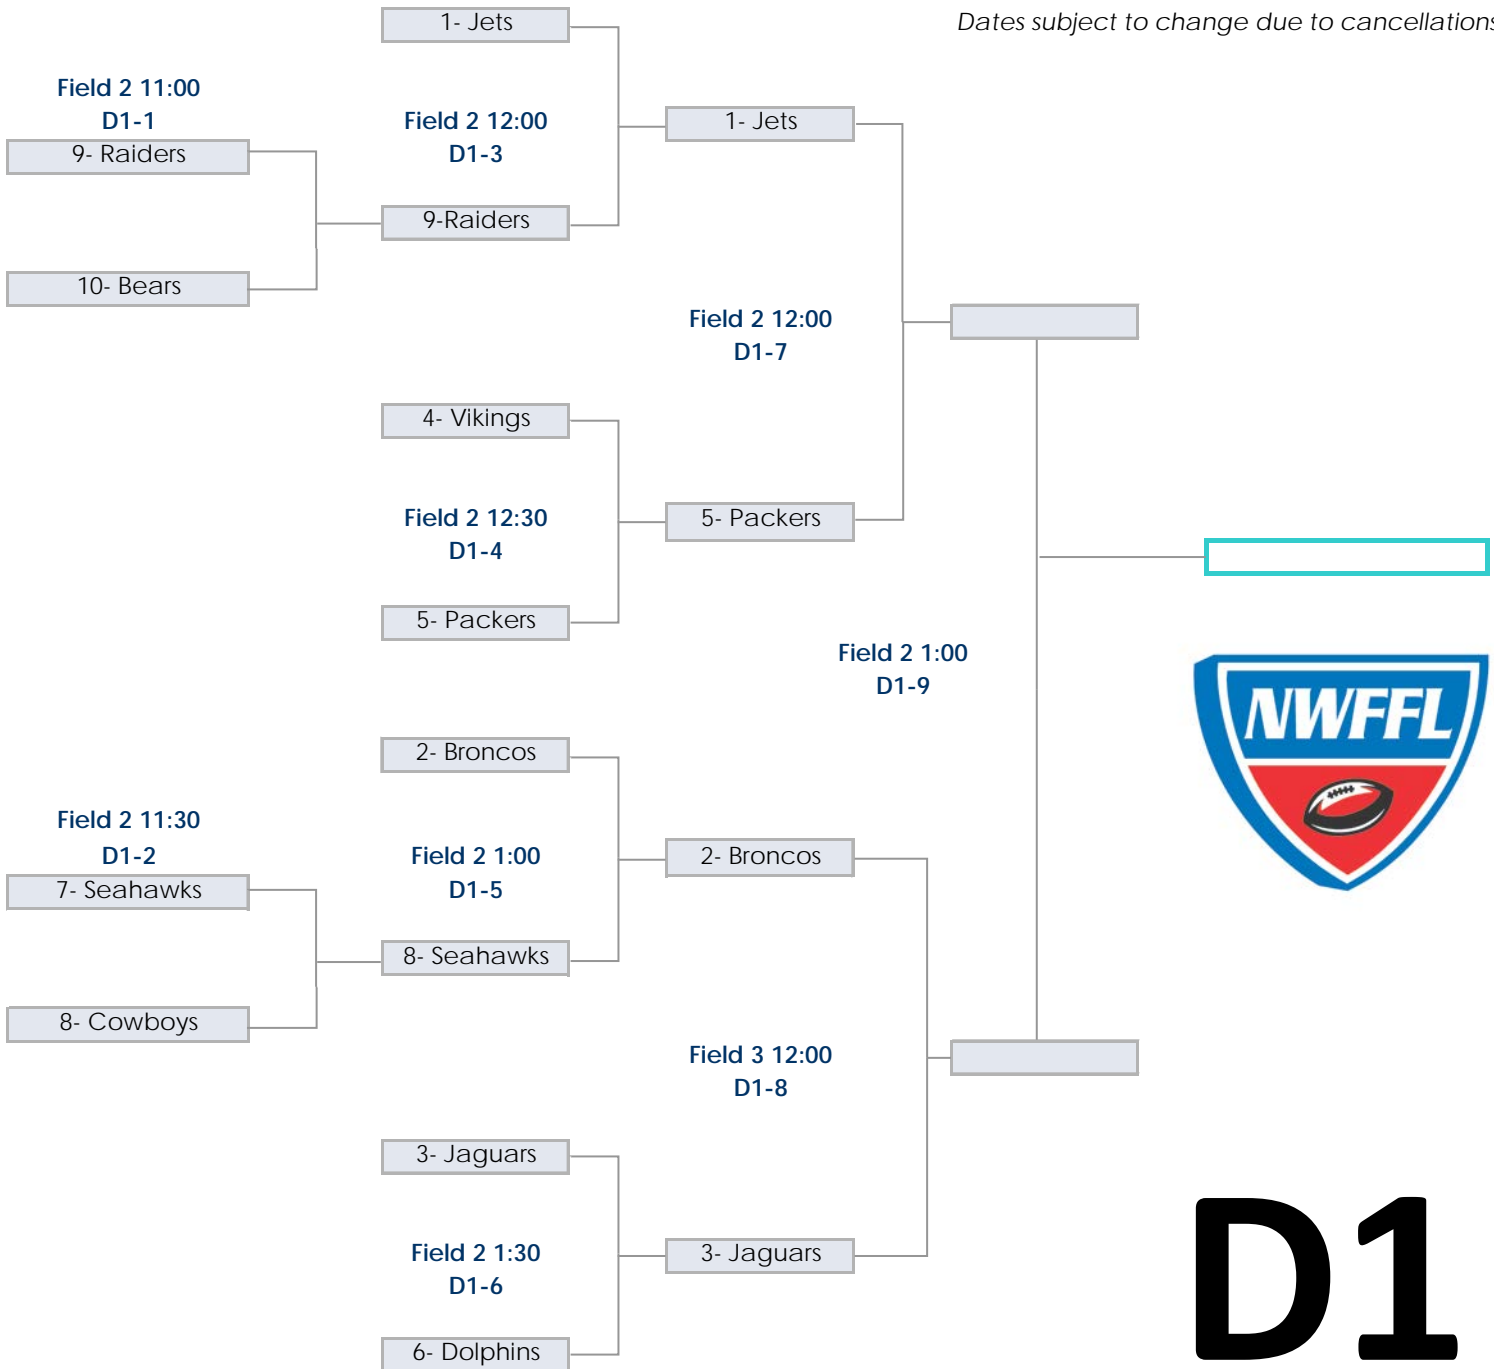

NWFFL - Division 1 Playoff Bracket

Play In Round
11/6/2011
 30 Minutes

1st Round
11/6/2011
 30 Minutes

2nd Round
11/13/2011
 1 Hour

Semi-Finals
11/13/2011
 1 Hour

Dates subject to change due to cancellations.

NWFFL - Division 2 Playoff Bracket

1st Round
11/6/2011
 30 Minutes

2nd Round
11/13/2011
 1 Hour

Semi-Finals
11/13/2011
 1 Hour

Dates subject to change due to cancellations.

NWFFL - Division 3 Playoff Brackets

NWFFL - Division 4 Playoff Brackets