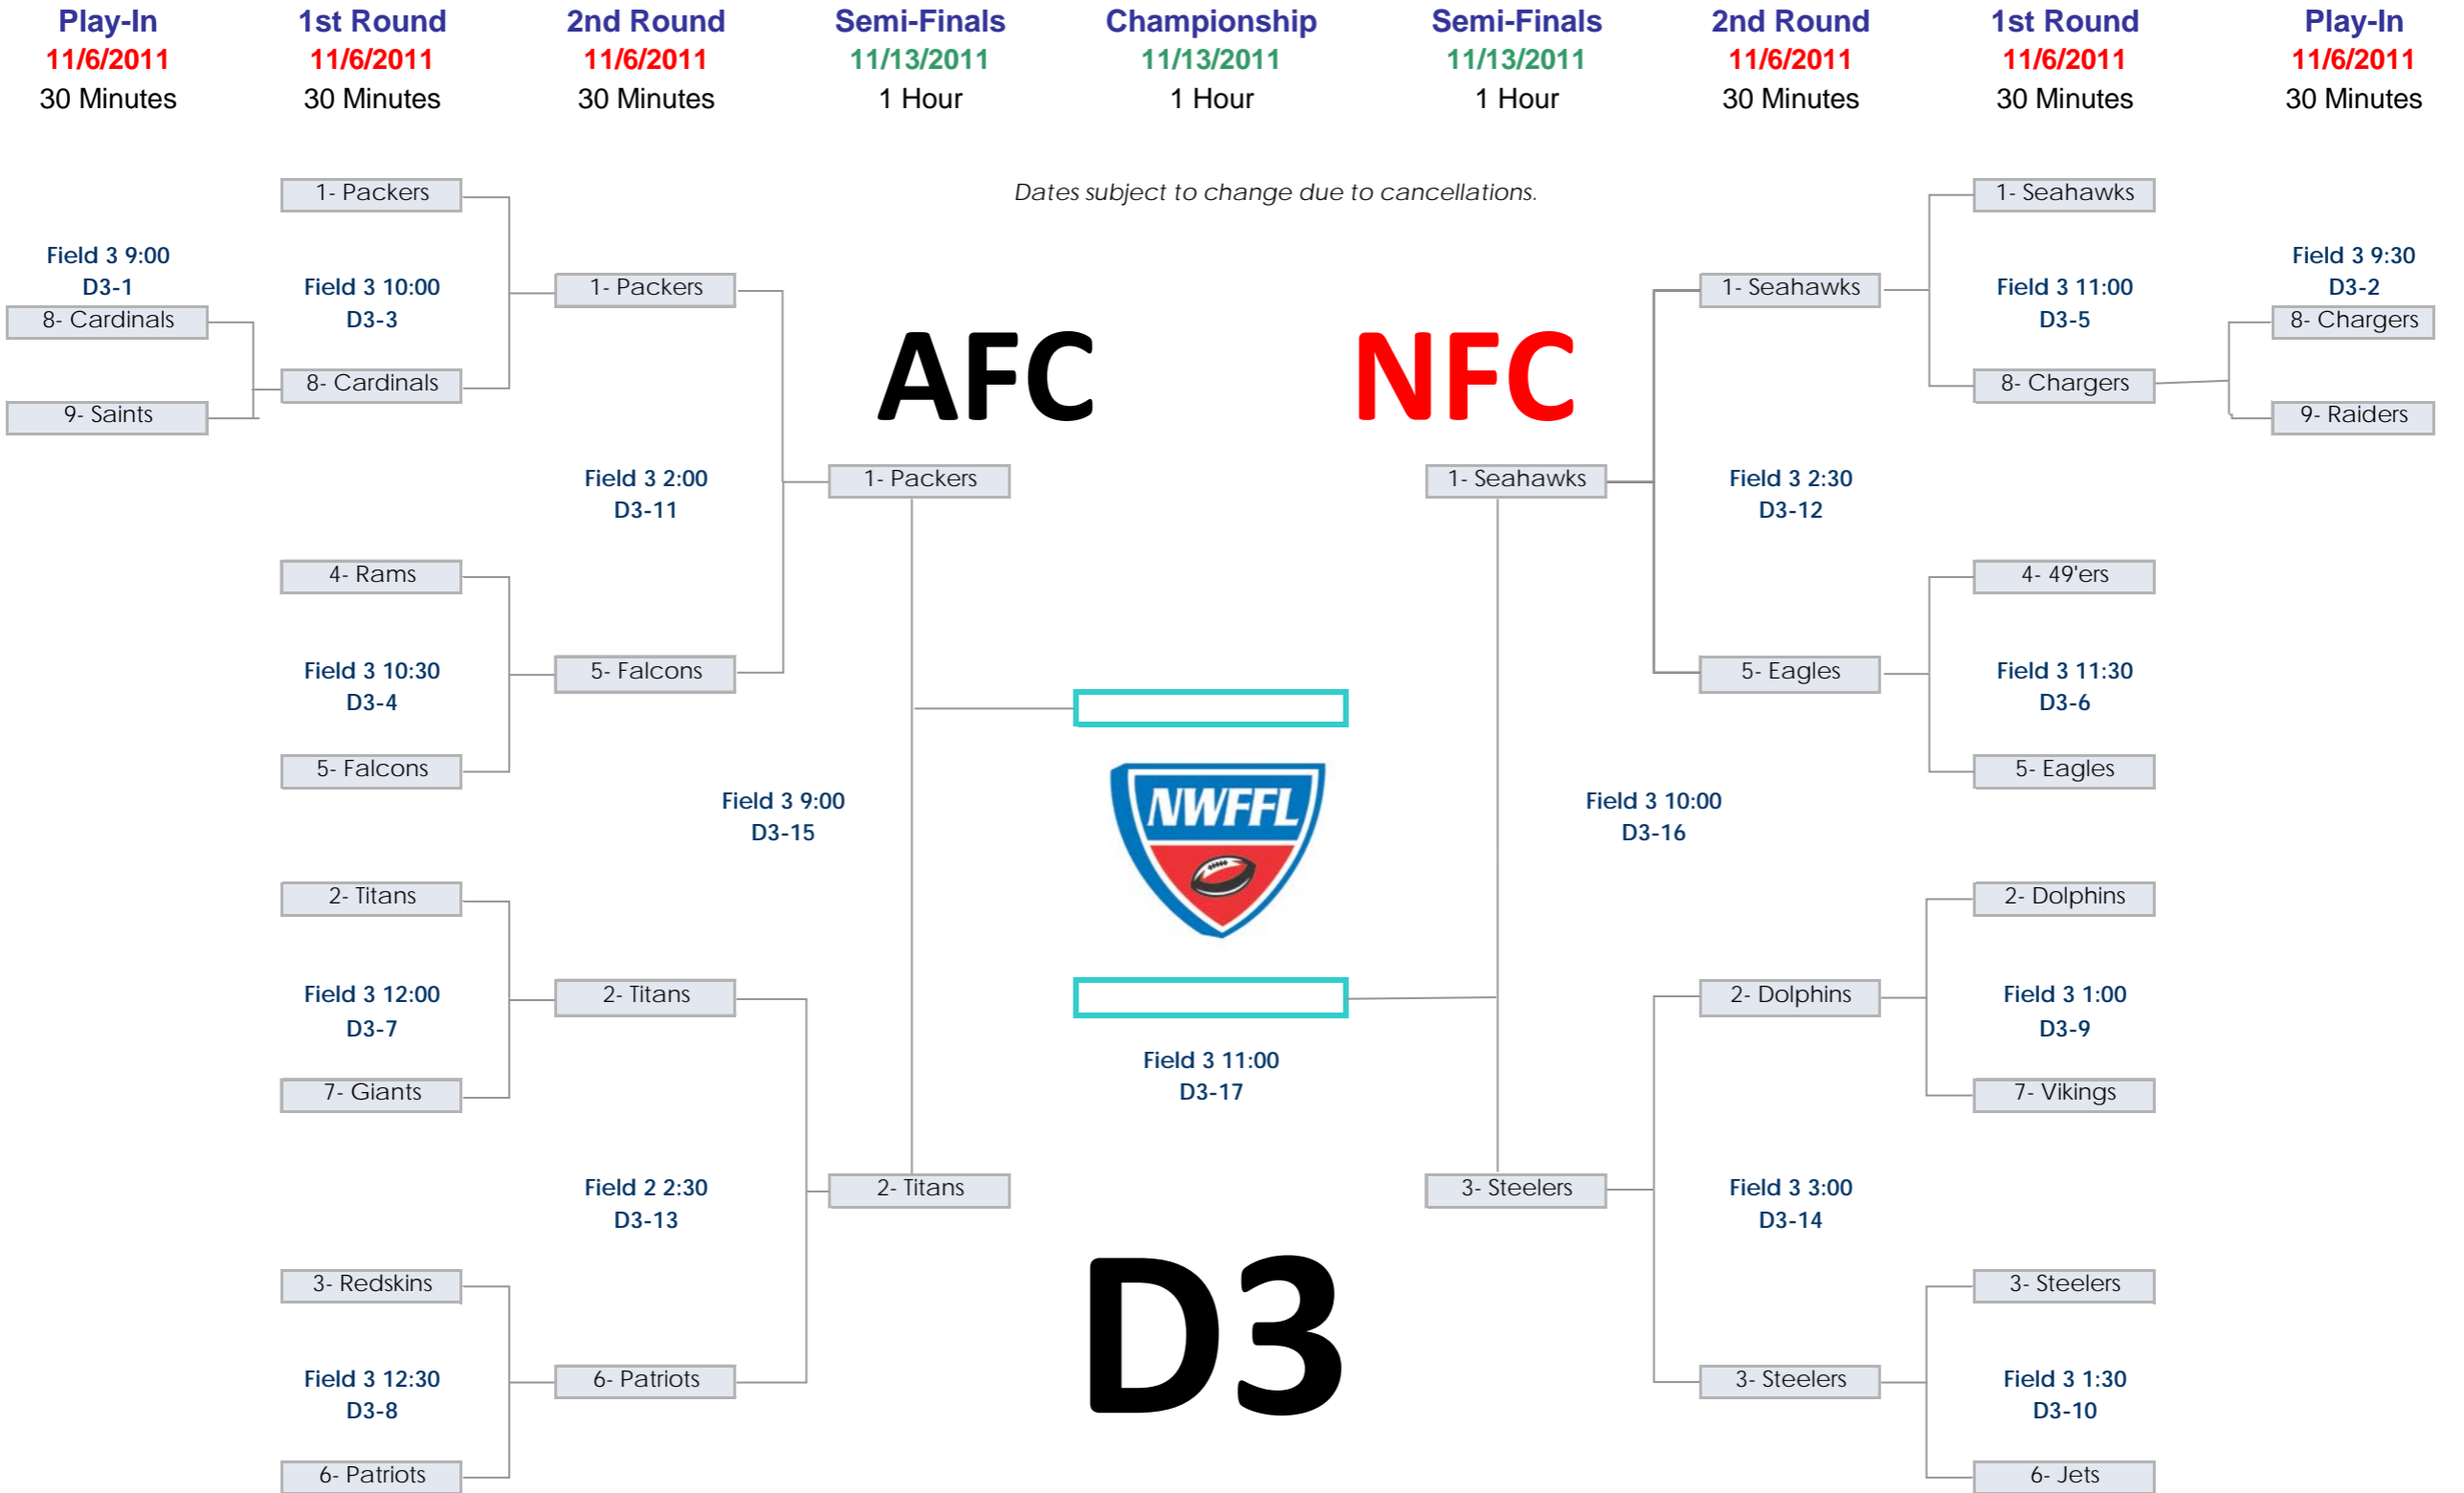

NWFFL - Division 1 Playoff Bracket

Play In Round
11/6/2011
 30 Minutes

1st Round
11/6/2011
 30 Minutes

2nd Round
11/13/2011
 1 Hour

Semi-Finals
11/13/2011
 1 Hour

Dates subject to change due to cancellations.

NWFFL - Division 2 Playoff Bracket

1st Round
11/6/2011
 30 Minutes

2nd Round
11/13/2011
 1 Hour

Semi-Finals
11/13/2011
 1 Hour

Dates subject to change due to cancellations.

NWFFL - Division 3 Playoff Brackets

NWFFL - Division 4 Playoff Brackets