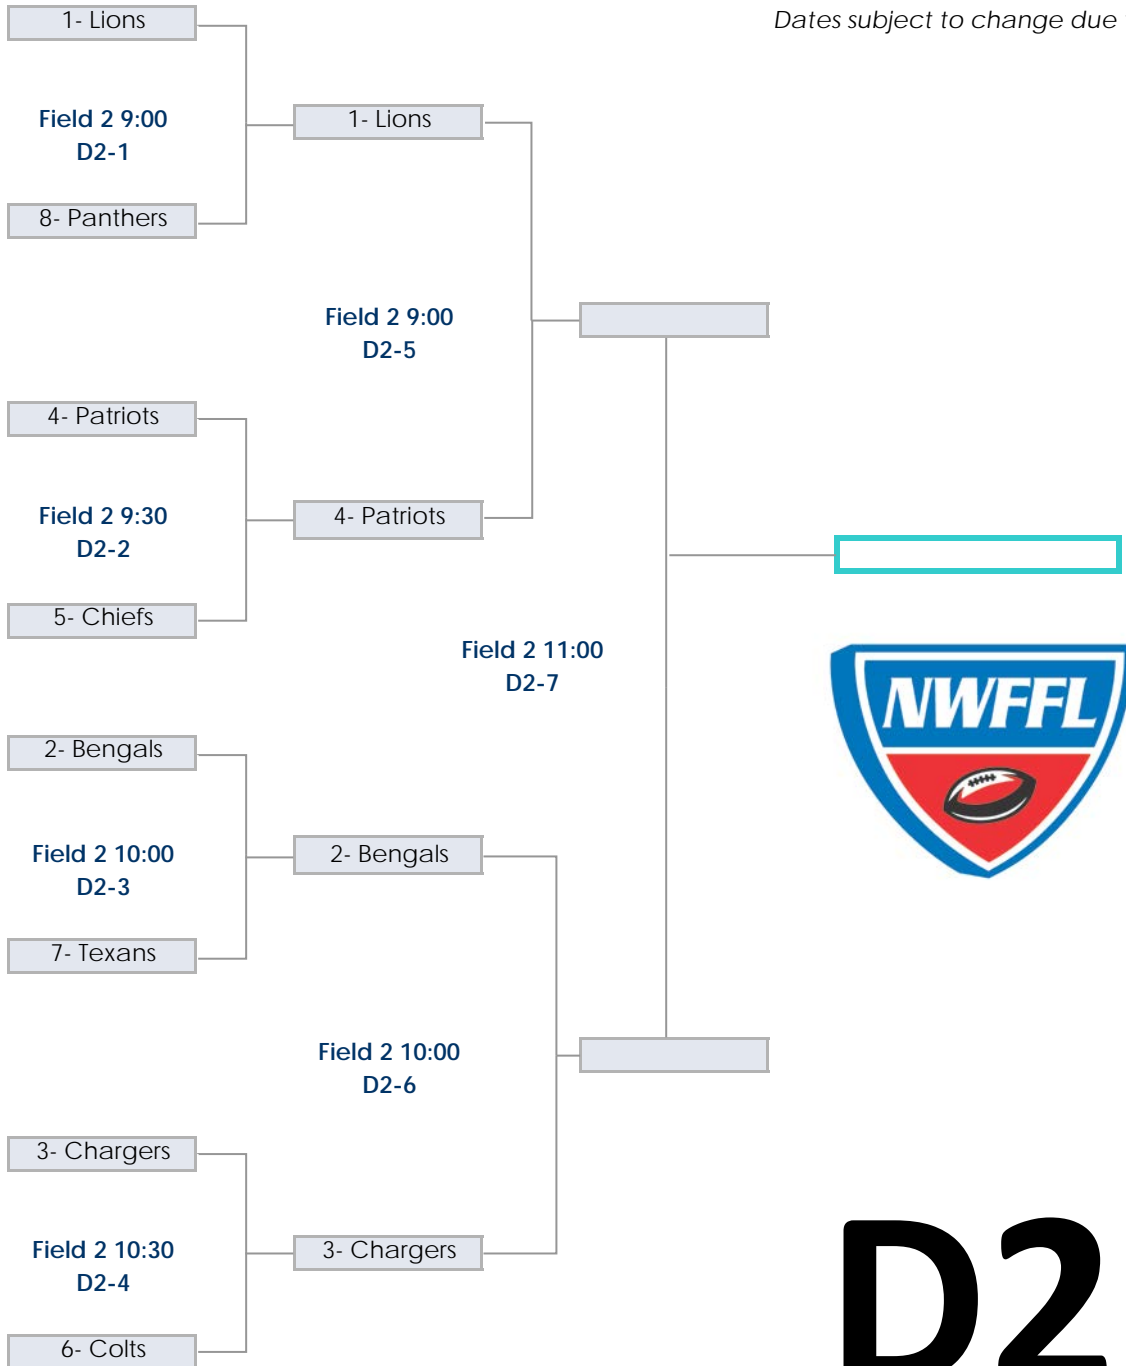

NWFFL - Division 1 Playoff Bracket

Play In Round
11/6/2011
 30 Minutes

1st Round
11/6/2011
 30 Minutes

2nd Round
11/13/2011
 1 Hour

Semi-Finals
11/13/2011
 1 Hour

Dates subject to change due to cancellations.

NWFFL - Division 2 Playoff Bracket

1st Round
11/6/2011
 30 Minutes

2nd Round
11/13/2011
 1 Hour

Semi-Finals
11/13/2011
 1 Hour

Dates subject to change due to cancellations.

NWFFL - Division 3 Playoff Brackets